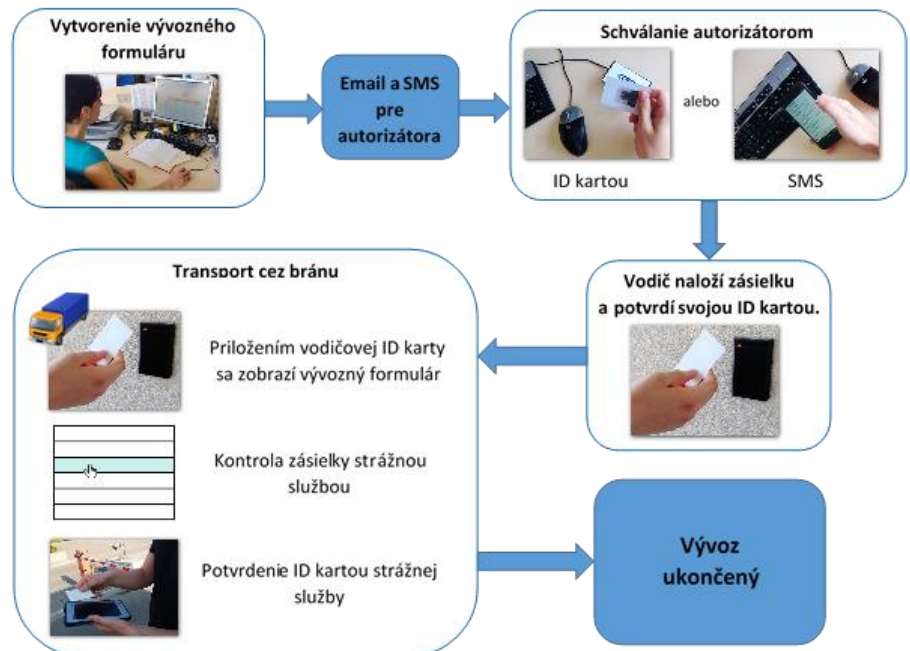

Functionality:

Thanks to application MRS – Material Removal System, competent users are able to create, change and control export and import forms for logistic purposes. Data about created forms and their current state are sent to a server and to people assigned to authorize them. After successful authorization, the product can be loaded, checked and dispatched. The main benefit of MRS is to eliminated paperwork that comes with export and import materials.

More benefits:

- Effectivity
- Clarity in evidence
- Overview of people involved in the process
- Inputs from external source SAP
- Access from web
- Synchronization and sharing of entries
- Automatic text message and email sending (via Gate)

Process

The whole process consists of following steps:

1. Creation of export form
2. Authorization
3. Loading the goods into a truck
4. Check at the gate

KFB Control s.r.o.
Stará Vajnorská 37,
831 04 Bratislava
Slovakia

Tablet app

- allows you to search for forms by placing a card or put in PIN
- allows you to change state of import and export forms
- only in Slovak

Windows service

- doing defined jobs and generating reports (f.e. a list of export forms entered, approved and exported by the same person) in constant intervals