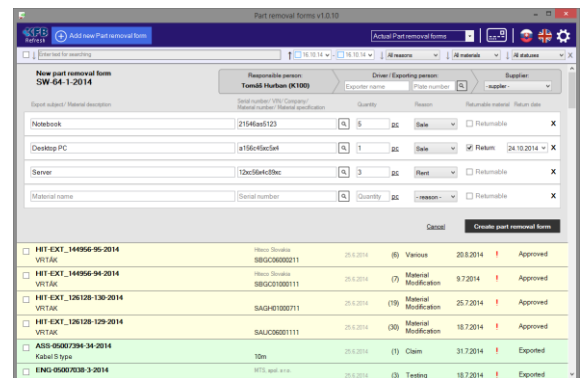

MRS Exports

Evidence of export and import forms of the company

Introductory words:

MRS – Material Removal System is an application created by KFB Control s.r.o team. It is design for evidence of export and import forms of the company.

Functionality:

Thanks to application MRS – Material Removal System, competent users are able to create, change and control export and import forms for logistic purposes. Data about created forms and their current state are sent to a server and to people assigned to authorize them. After successful authorization, the product can be loaded, checked and dispatched. The main benefit of MRS is to eliminated paperwork that comes with export and import materials.

Process

The whole process consists of following steps:

1. Creation of export form
2. Authorization
3. Loading the goods into a truck
4. Check at the gate

KFB Control s.r.o.
Stará Vajnorská 37,
831 04 Bratislava
Slovakia

Tablet app

- allows you to search for forms by placing a card or put in PIN
- allows you to change state of import and export forms
- only in Slovak

Windows service

- doing defined jobs and generating reports (f.e. a list of export forms entered, approved and exported by the same person) in constant intervals